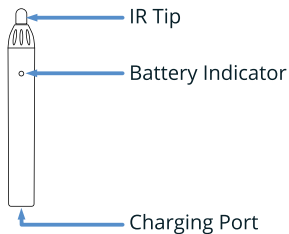

Calibration

Launch EyeRIS drivers, click on **Manual Calibration** and use Stylus to calibrate

Calibration continued...

Stylus

05

Description

Charging

Note: Styluses needs to be charged before using for the first time.