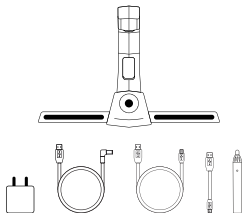

In the box

TutorPlus Live

Micro USB Cable

Stylus with Charging Cable

Power Cable

Power Adapter

Not in the box

HDMI Cable

Rotate the knob on the screw mount anticlockwise and unscrew the screw mount halfway.

Remove the protection film from the velcro tape on the clip mount. Keep the device on the centre of display. Make sure the device is not leaning forward or falling behind. Press the clip firmly on back of display.