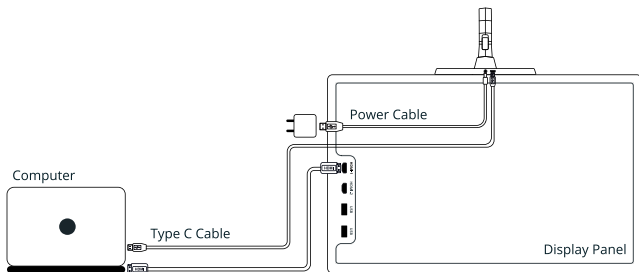

Rotate the knob on the screw mount clockwise to tighten the mount, keeping the device locked in place.

Connectivity

03

Port Description

Connections: PC Touch mode

Setting Up

04

Installing Drivers