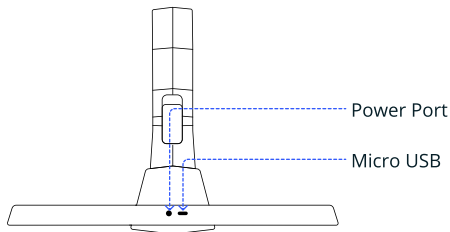

Rotate the knob on the screw mount anticlockwise and unscrew the screw mount halfway.

Remove the protection film from the velcro tape on the clip mount. Keep the device on the centre of display. Make sure the device is not leaning forward or falling behind. Press the clip firmly on back of display.

Rotate the knob on the screw mount clockwise to tighten the mount, keeping the device locked in place.

Connectivity

03

Port Description

Connections: PC Touch mode

Setting Up

04

Installing Drivers