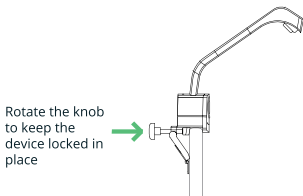

Rotate the knob on the screw mount anticlockwise and unscrew the screw mount halfway.

Remove the protection film from the velcro tape on the clip mount. Keep the device on the centre of display. Make sure the device is not leaning forward or falling behind. Press the clip firmly on back of display.

Rotate the knob on the screw mount clockwise to tighten the mount, keeping the device locked in place.