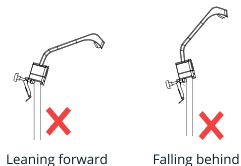

Rotate the knob on the screw mount anticlockwise and unscrew the screw mount halfway.

Remove the protection film from the velcro tape on the clip mount. Keep the device on the centre of display. Make sure the device is not leaning forward or falling behind. Press the clip firmly on back of display.

Rotate the knob on the screw mount clockwise to tighten the mount, keeping the device locked in place.